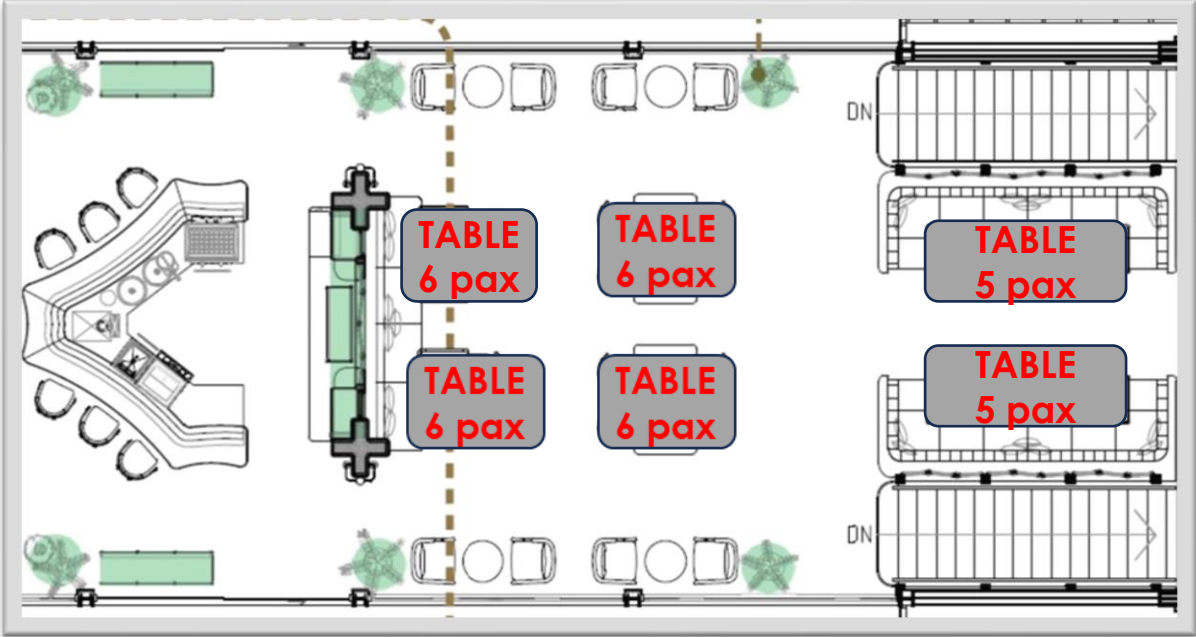

3.JAMPA Table Arrangement

NO RENTAL
FEE

JAMPA 18 Seats with 1 long tables (Maximum)

3.JAMPA Table Arrangement

NO RENTAL FEE

JAMPA 34 Seats with 4 tables of 6 pax and 2 tables of 5 pax

3.JAMPA Table Arrangement

RENTAL FEE

Other table shape arrangement with more number of guests following previous floor plans.

Must add rental fee from guest to cover this cost

- Table
- Chair
- Table Clothes
- Etc.

And other expand is belong to guests