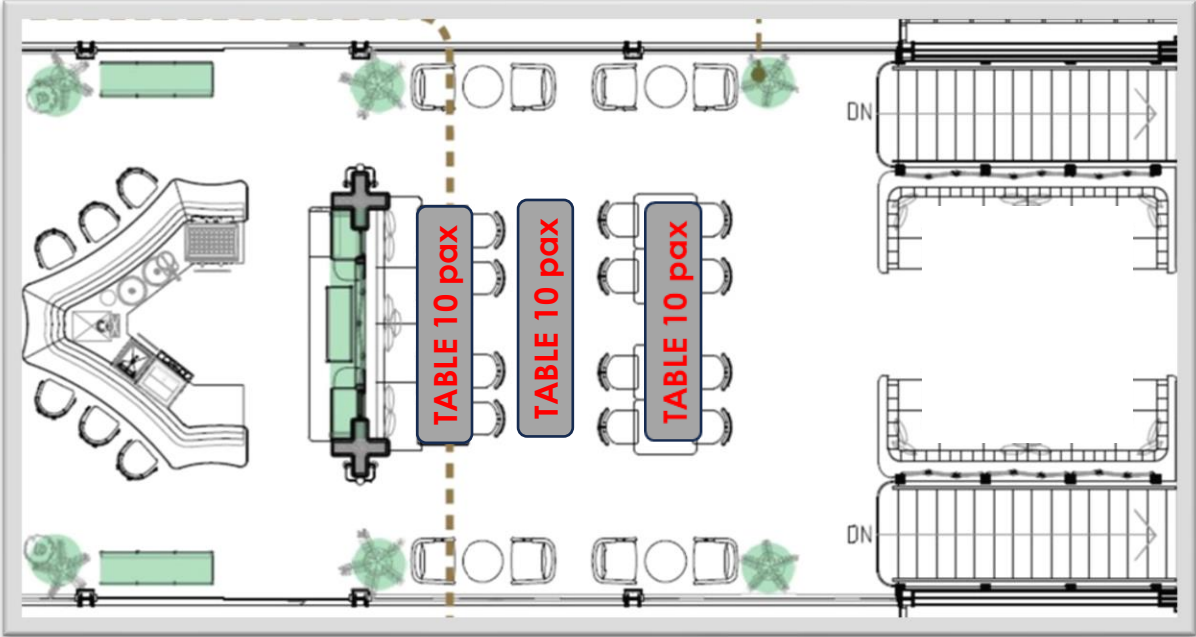

Thai Food	=	300 THB NET per person
Beef	=	350 THB NET per person

3.JAMPA Table Arrangement

**NO RENTAL
FEE**

JAMPA Regular Floor Plan 24 Seats

3.JAMPA Table Arrangement

NO RENTAL FEE

JAMPA 30 Seats with 3 tables of 10 pax

3.JAMPA Table Arrangement

NO RENTAL
FEE

JAMPA 18 Seats with 1 long tables (Maximum)

3.JAMPA Table Arrangement

NO RENTAL FEE

JAMPA 34 Seats with 4 tables of 6 pax and 2 tables of 5 pax

3.JAMPA Table Arrangement